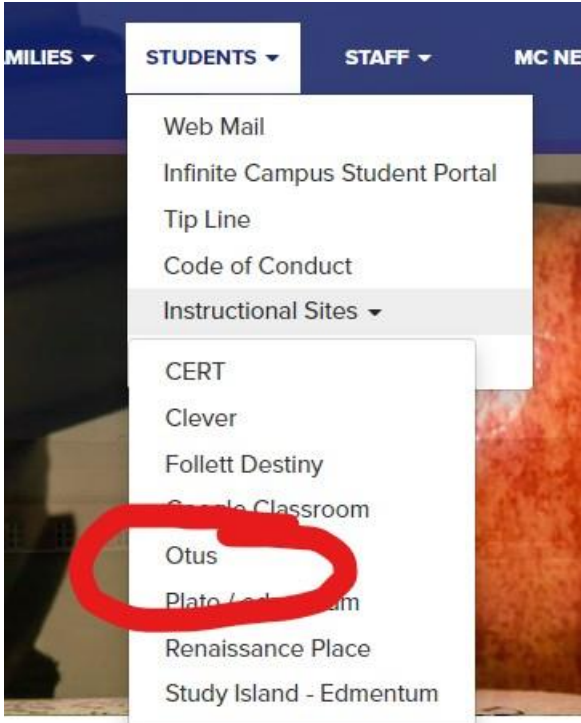

Step by Step How to Log In to Otus for Students.

Go to our SMMS website

Find the STUDENTS at the top of the page. Click the drop down menu. Find Instructional Sites → Then Otus.

When you get there for the first time click the star in your address bar and add that to your Bookmarks Bar. You can go in that way the next time.

To Log in, click on the G for Google log-in.

After you log in you will find your menu on the left side and all of your classes and assignments can be found from there.