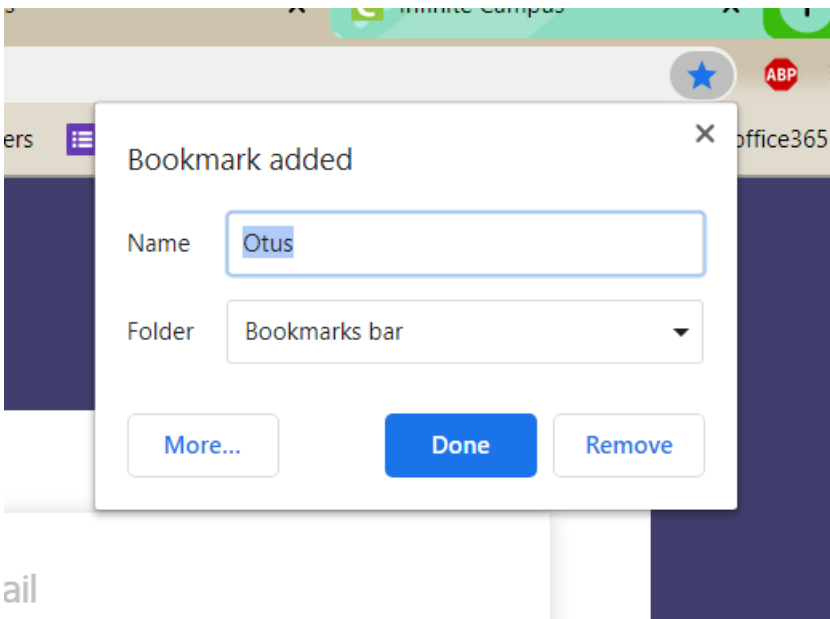

Step by Step How to Log In to Otus for Students.

Go to our SMMS website

Find the STUDENTS at the top of the page. Click the drop down menu. Find Instructional Sites → Then Otus.

When you get there for the first time click the star in your address bar and add that to your Bookmarks Bar. You can go in that way the next time.